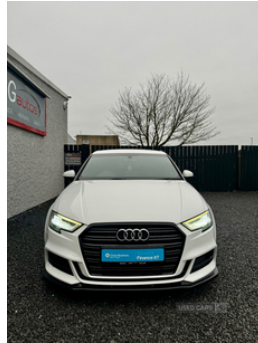

Audi A3 2.0 TDI S Line 4dr | Dec 2016

SOLD SOLD SOLD

£12,495

AUDI A3 SALOON S LINE 150BHP, 2.0 DIESEL, BLACK EDITION STYLING, LIP KIT, NEW T BELT

Apply for finance following the link below

Check out more details

89k miles
 First reg 31/12/16
 S Line model
 2.0 diesel
 £20 TAX
 Manual 6 speed
 Brand new lip kit
 Fully serviced
 T belt just been replaced
 centre armrest
 sat nav
 Multi function steering wheel
 handsfree bluetooth
 rear privacy Glass
 Black edition styling
 Alloys are an optional extra on top of the sale price

View our other stock

Car is brilliant condition inside and out

Fully valeted inside and out
 Fully serviced and checked over
 Delivery available

For further info & viewings contact us on!

Miles:	89990
Fuel Type:	Diesel
Transmission:	Manual
Colour:	White
Engine Size:	1968
CO2 Emission:	108
Tax Band:	B (£20 p/a)
Body Style:	Saloon
Insurance group:	25E
Reg:	AP66BZO