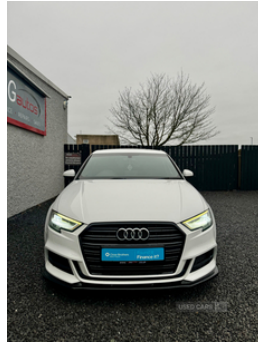

Audi A3 2.0 TDI S Line 4dr | Dec 2016
NEW T BELT, FLAT BOTTOM STEERING WHEEL, S LINE, WARRANTY

£12,495

AUDI A3 SALOON S LINE 150BHP, 2.0 DIESEL, BLACK EDITION STYLING, LIP KIT, NEW T BELT

Apply for finance following the link below

Check out more details

89k miles

First reg 31/12/16

S Line model

2.0 diesel

£20 TAX

Manual 6 speed

Brand new lip kit

Fully serviced

T belt just been replaced

centre armrest

sat nav

Multi function steering wheel

handsfree bluetooth

rear privacy Glass

Black edition styling

OFFICE 02882160496

Miles:	89990
Fuel Type:	Diesel
Transmission:	Manual
Colour:	White
Engine Size:	1968
CO2 Emission:	108
Tax Band:	B (£20 p/a)
Body Style:	Saloon
Insurance group:	25E
Reg:	AP66BZO

Technical Specs